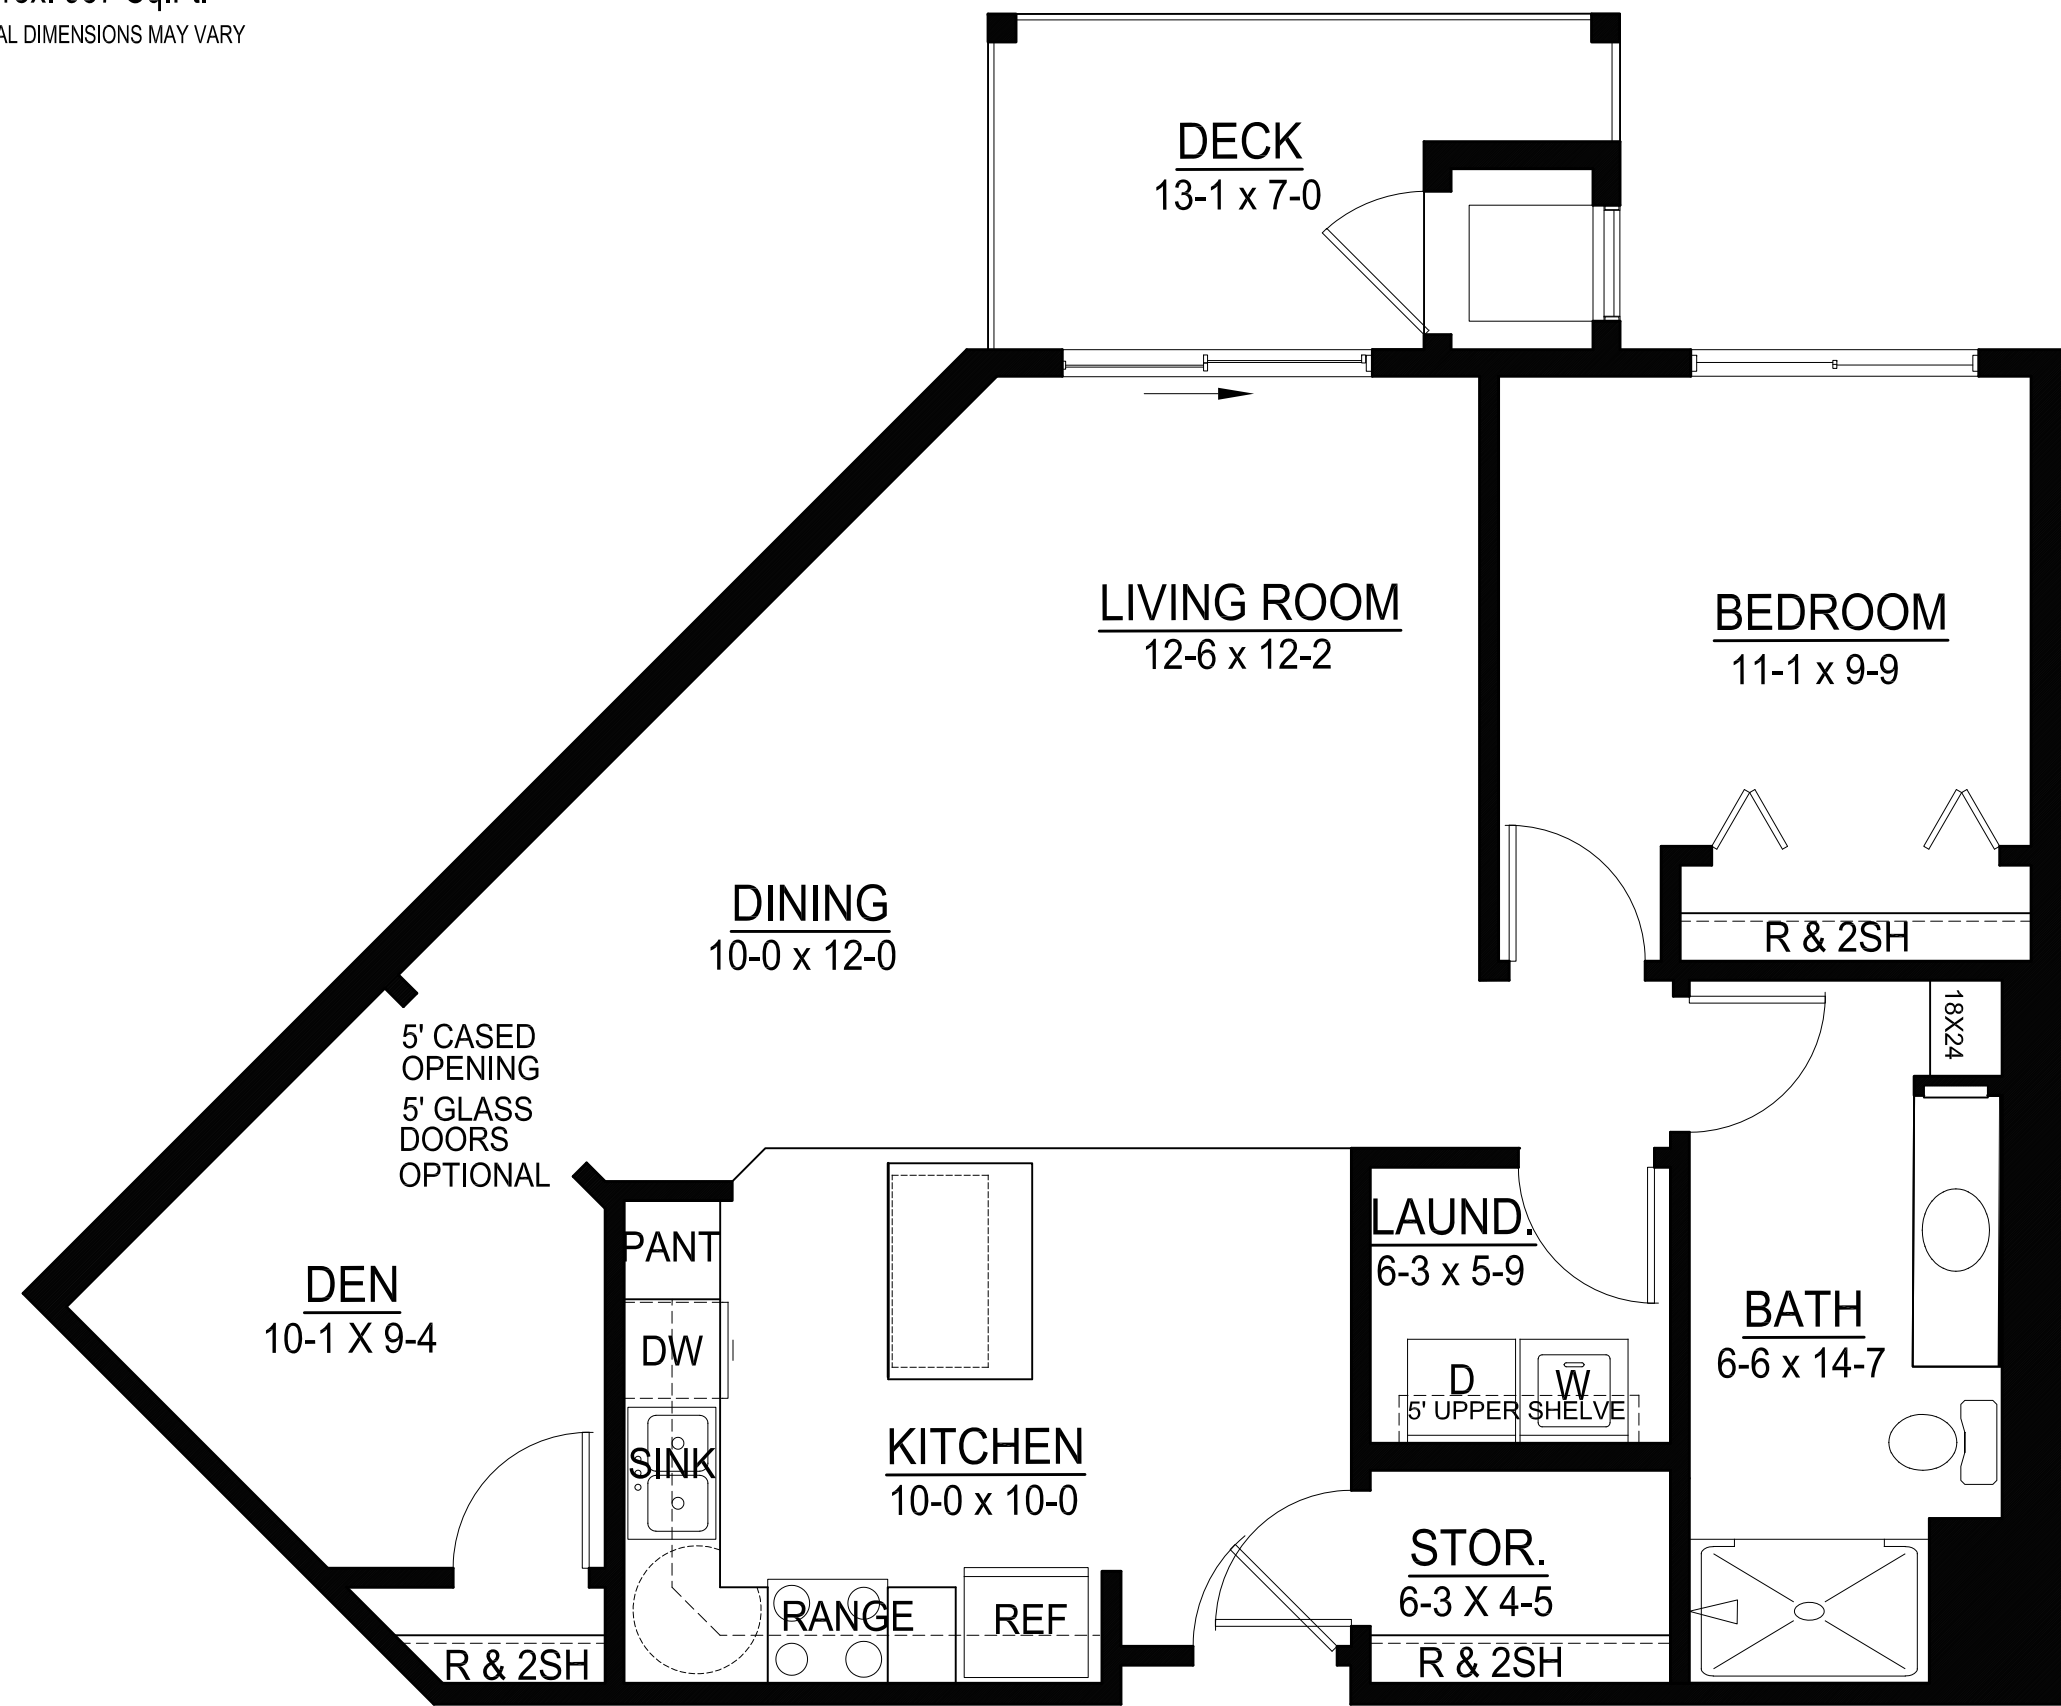

1- BEDROOM /DEN

UNIT M 1

Approx. 937 Sq.Ft.

ACTUAL DIMENSIONS MAY VARY

SCALE: 1/4" = 1'-0"

© jssh arch., inc.  
01-19-18

PRAIRIE GARDENS COOPERATIVE  
CEDAR RAPIDS, IOWA