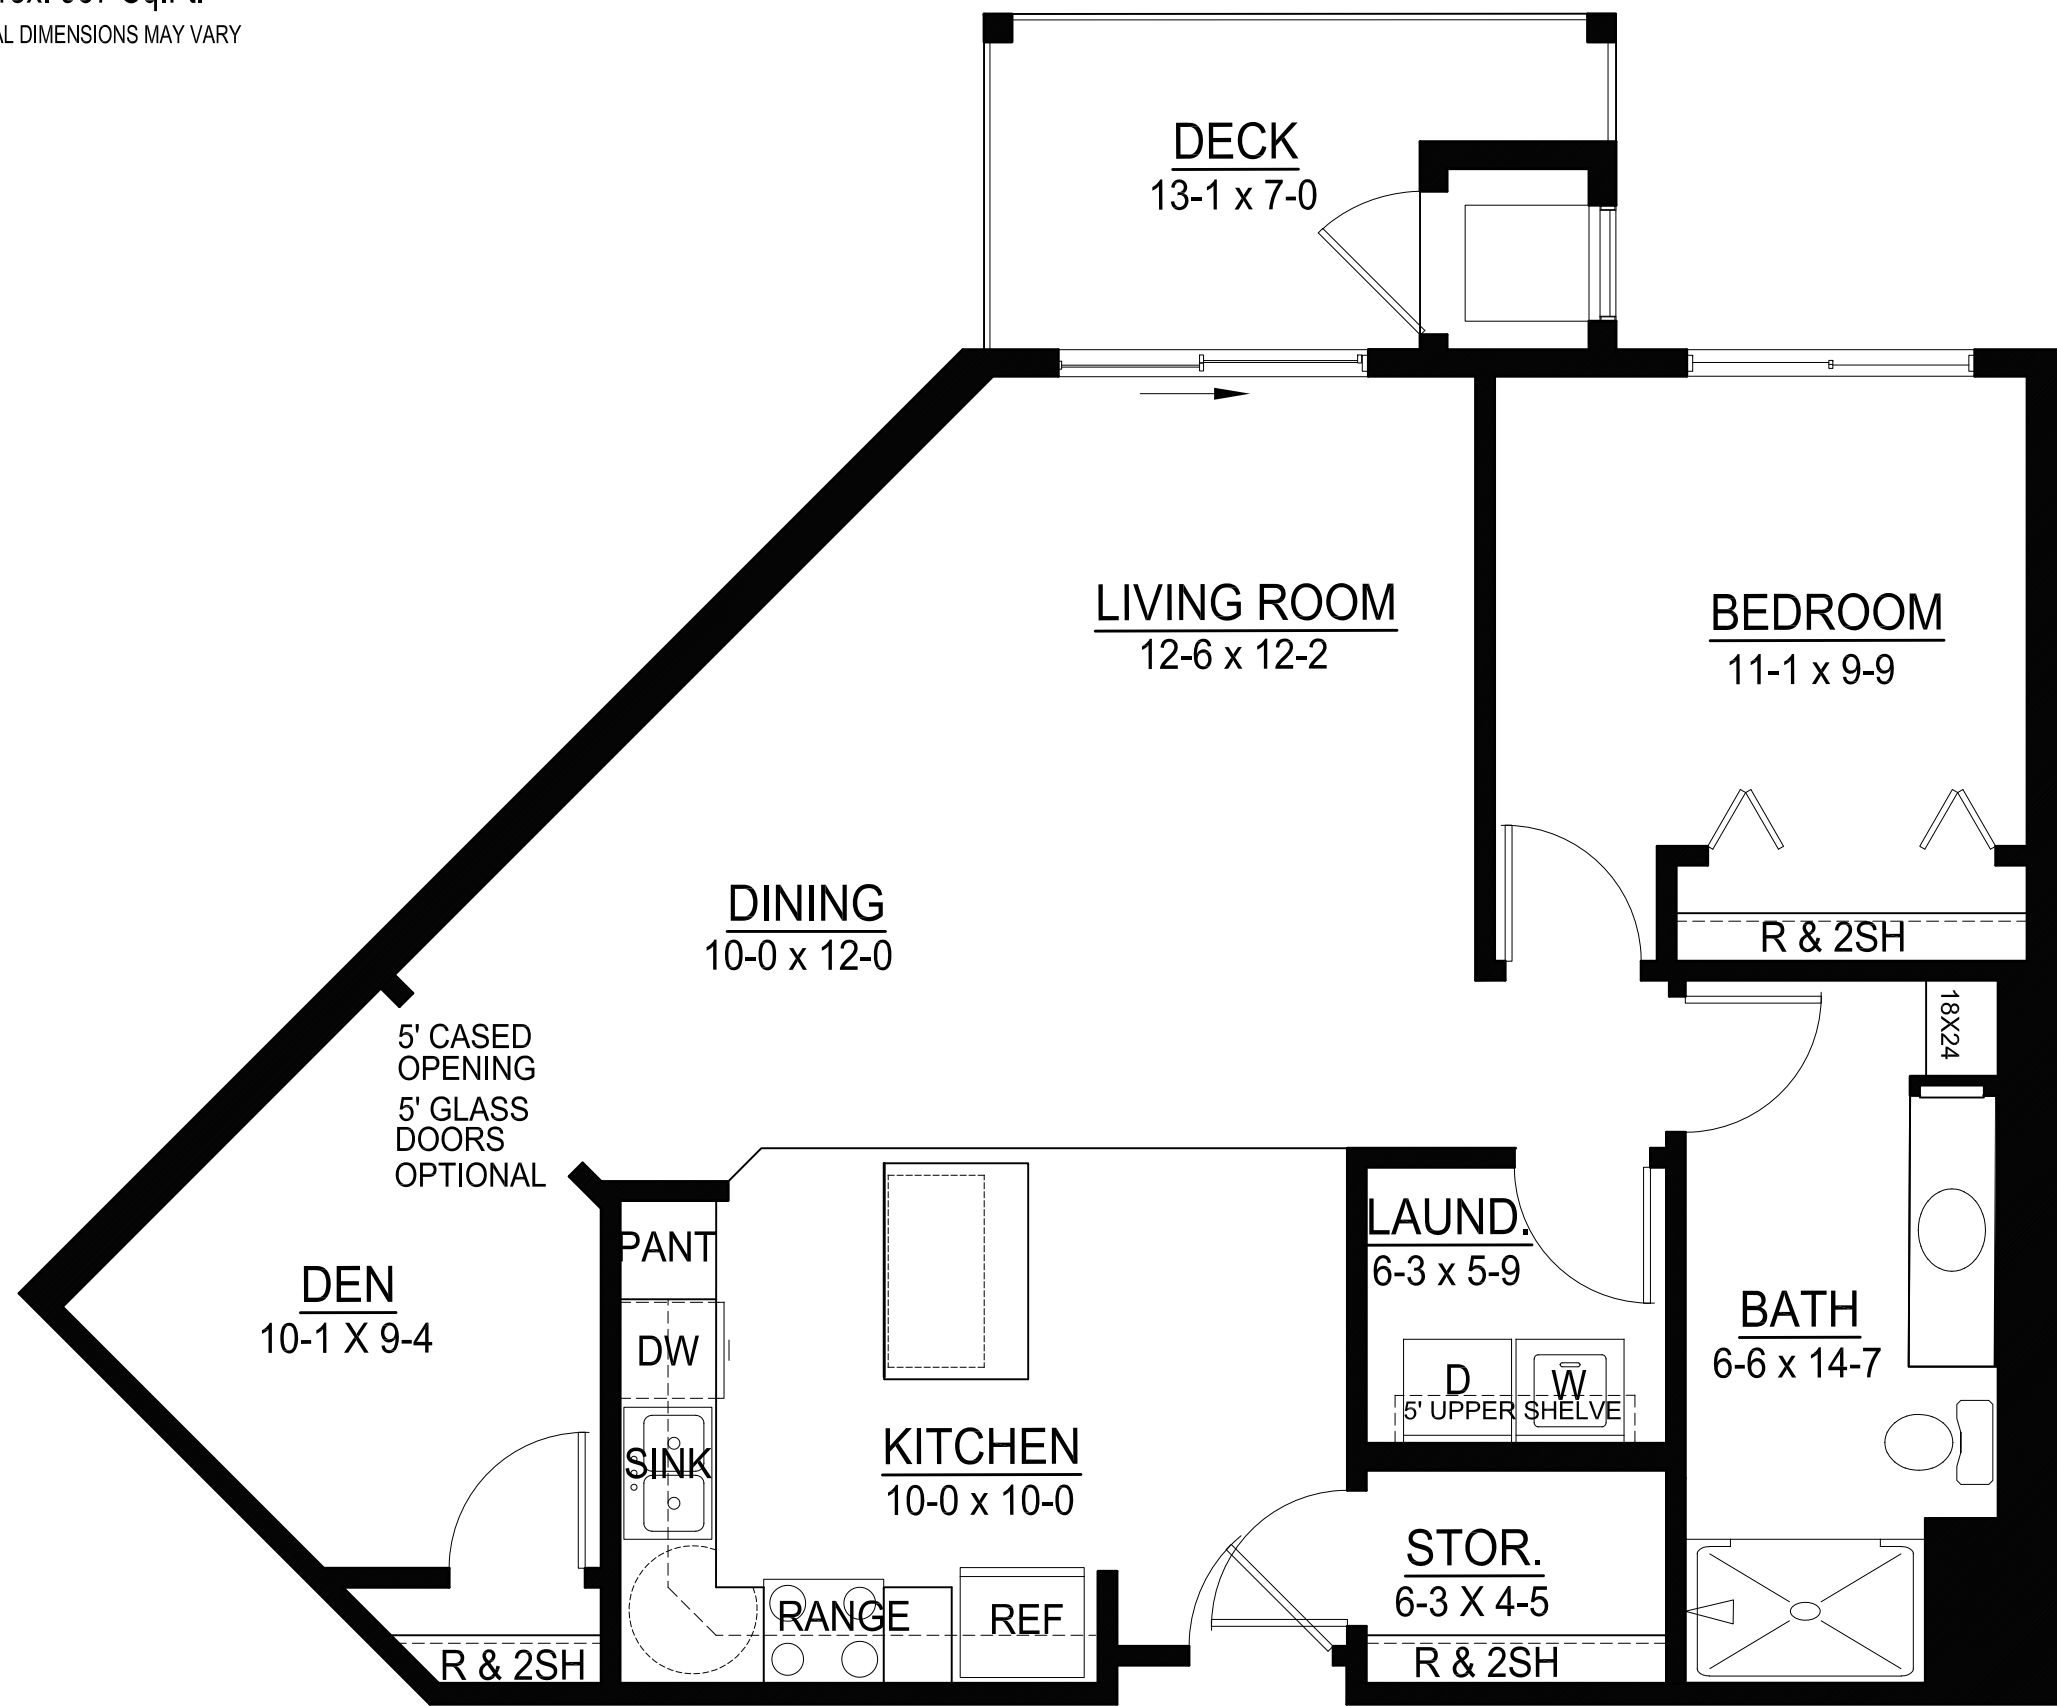

1- BEDROOM /DEN

UNIT M 1

Approx. 937 Sq.Ft.

ACTUAL DIMENSIONS MAY VARY

SCALE: 1/4" = 1'-0"

© jssh arch., inc.
01-19-18

PRAIRIE GARDENS COOPERATIVE
CEDAR RAPIDS, IOWA